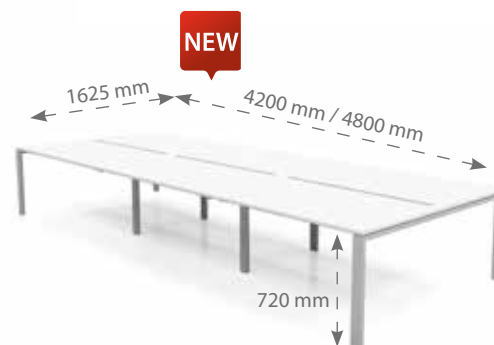

# BENCH PÓRTICO

BLANCO-BL

OLMO-OM

- BPOR102-BL-AL 2800x1625x720
- BPOR103-BL-AL 3200x1625x720

- BPOR102-BL-BL 2800x1625x720
- BPOR103-BL-BL 3200x1625x720

- BPOR104-BL-AL 4200x1625x720
- BPOR105-BL-AL 4800x1625x720