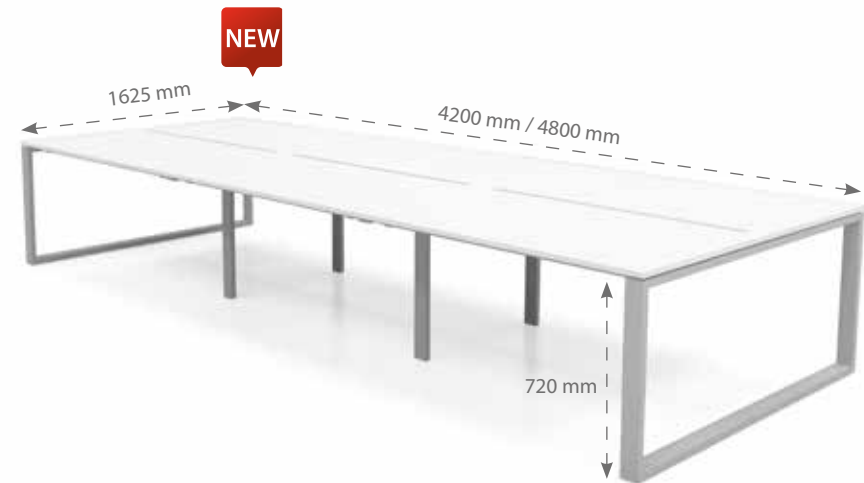

- BSKA104-BL-AL 4200x1625x720
- BSKA105-BL-AL 4800x1625x720