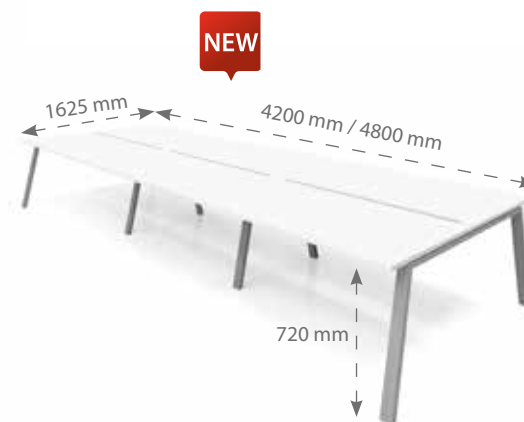

# BENCH ATRIO

BLANCO-BL OLMO-OM

- BATR102-BL-AL 2800x1625x720
- BATR103-BL-AL 3200x1625x720

- BATR102-BL-BL 2800x1625x720
- BATR103-BL-BL 3200x1625x720

- BPOR104-BL-AL 4200x1625x720
- BPOR105-BL-AL 4800x1625x720