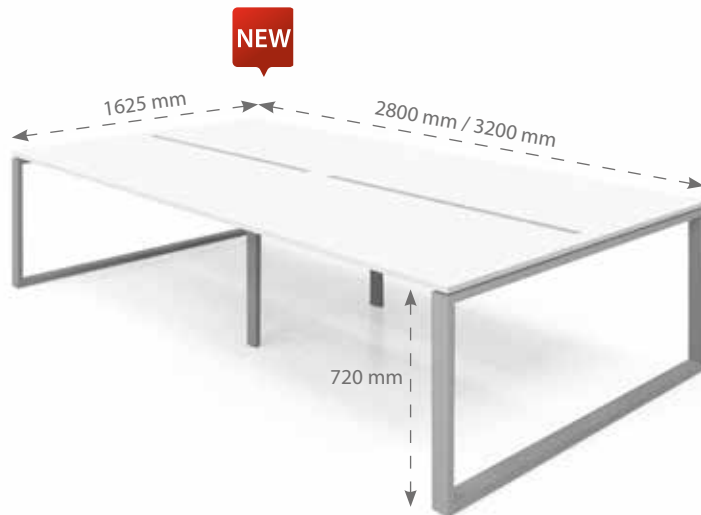

BENCH SKALA

BLANCO-BL OLMO-OM

- BSKA102-BL-AL 2800x1625x720
- BSKA103-BL-AL 3200x1625x720