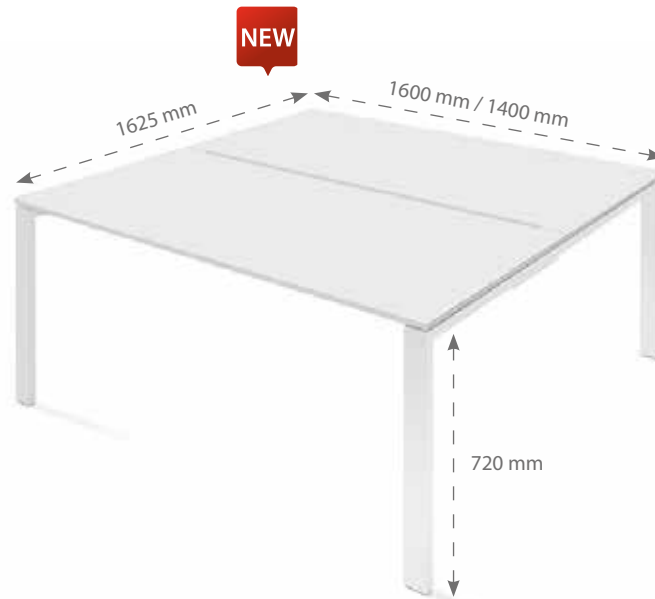

# BENCH PÓRTICO

BLANCO-BL OLMO-OM

- BPOR100-BL-AL / 1400x1625x720
- BPOR101-BL-AL / 1600x1625x720

- BPOR100-BL-BL / 1400x1625x720
- BPOR101-BL-BL / 1600x1625x720

- BPOR100-BL-NG / 1400x1625x720
- BPOR101-BL-NG / 1600x1625x720